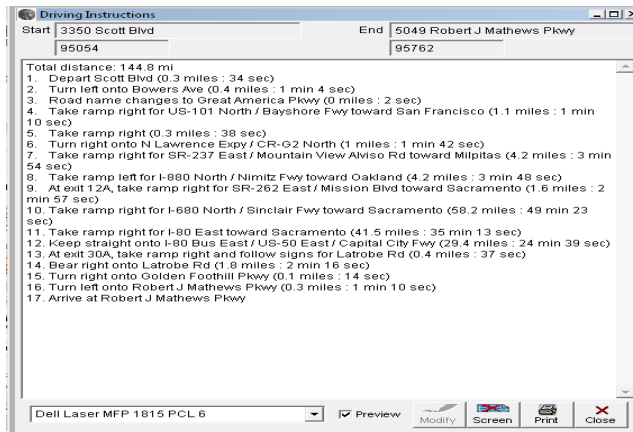

Site View Feature

(Virtual Earth®)

Built-in Feature in Windows® i-Servicing, i-Trust and i-Pools Software For Locating an Address with Directions

Latest in Technology

Site View – Get directions from a starting point to a site from the *Client* list or from anywhere in the world. It displays a road map, driving directions and an option of Aerial or “Bird’s eye” view of the selected destination address.

Compatibility

- Microsoft Windows® XP/7/8/8.1 & 10.
- Microsoft Outlook® email interface.
- LAN, CITRIX®, Microsoft® Terminal Server.

Seven (7) reasons why choose GoldenOmega.

- Compliance - RESPA, IRS, California BRE.
- Efficiency. Tracks loans, lenders & bank account.
- Scalability - Software meets every budget and grows.
- Ease of Use - Software with logical design.
- Better support – Prompt tech call responses.
- Innovative Ideas to enhance mortgage software.
- Listen to Clients' requests and suggestions.

SERVICES AVAILABLE

- Technical Support
- Installation and Setup
- Maintenance
- Customization
- Web Training
- Training via Internet & Phone