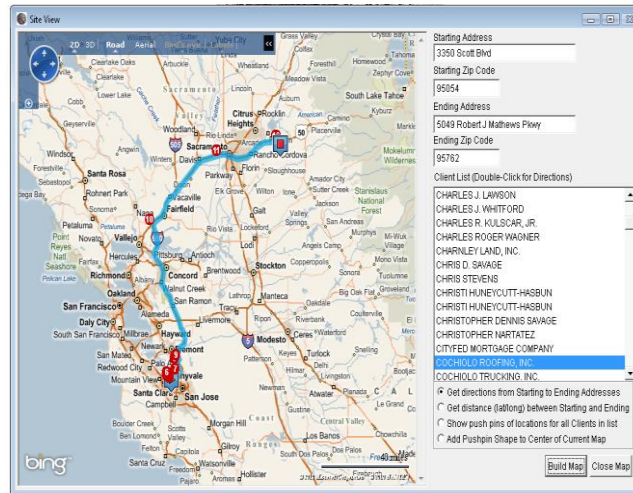

Site View Feature

(Virtual Earth®)

Built-in Feature in Windows® i-Servicing, i-Trust and i-Pools Software For Locating an Address with Directions

Latest in Technology

Site View – Get directions from a starting point to a site from the *Client* list or from anywhere in the world. It displays a road map, driving directions and an option of Aerial or “Bird’s eye” view of the selected destination address.

Compatibility

- Microsoft Windows® XP/7/8/8.1 & 10.
- Microsoft Outlook® email interface.
- LAN, CITRIX®, Microsoft® Terminal Server.

Seven (7) reasons why choose GoldenOmega.

- Compliance - RESPA, IRS, California BRE.
- Efficiency. Tracks loans, lenders & bank account.
- Scalability - Software meets every budget and grows.
- Ease of Use - Software with logical design.
- Better support – Prompt tech call responses.
- Innovative Ideas to enhance mortgage software.
- Listen to Clients' requests and suggestions.

SERVICES AVAILABLE

- Technical Support
- Installation and Setup
- Maintenance
- Customization
- Web Training
- Training via Internet & Phone